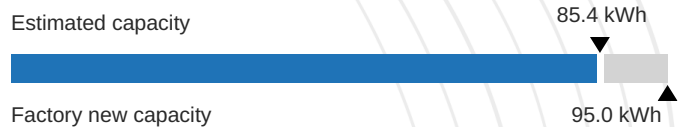

kvd bil

State of health (SOH)

90%

Battery capacity

WLTP range

Vehicle information

Registration number	VIN	Brand / Model	Odometer distance
DTB54K	5YJXCCE27KF182088	Tesla Model X	245050 km
Battery type	Heat pump	Charging port type	
NMC	Ja	CCS	